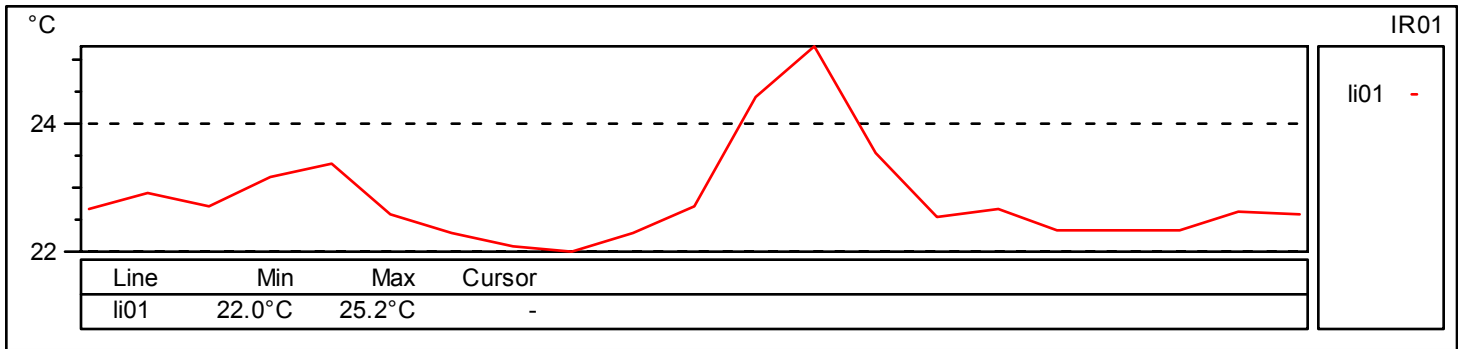

24 Degree Lens

12 Degree Lens

IR information	Value
Date of creation	31/08/2003
Time of creation	8:06:03 PM

IR information	Value
Date of creation	31/08/2003
Time of creation	8:07:52 PM

Bedford Road is behind me at the intersection of Saucier and Stewart Road East. We are facing down Stewart Rd. and you can just see the houses in the forefront. There are some flareups back in this area as the wind blows. Use the result table for the time and date of these images.